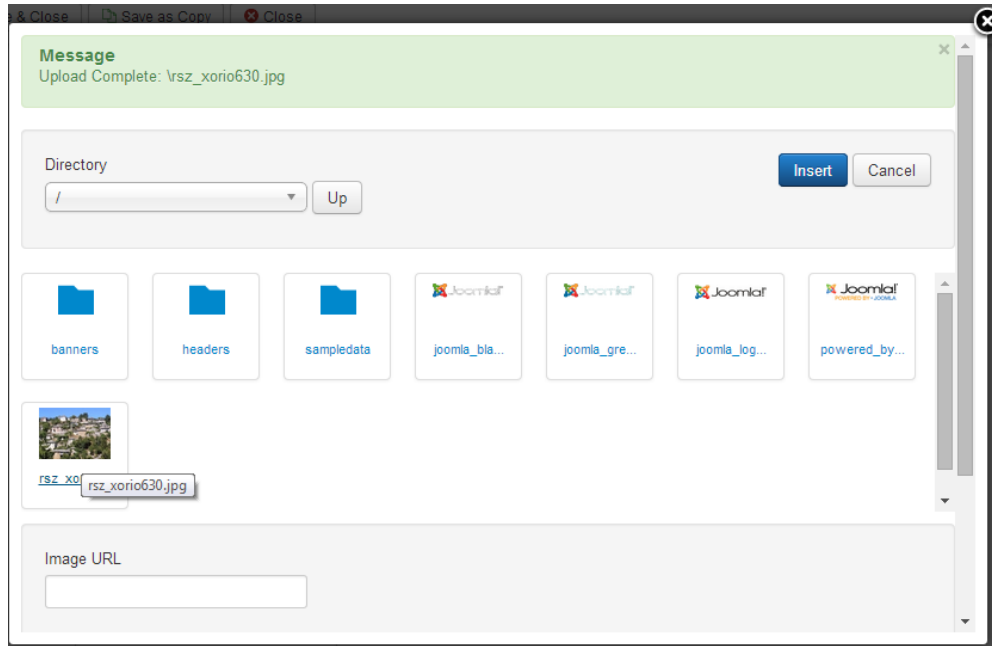

Style Name *

Details Style **Logo** Mobile Variations Analytics Menu assignment

Show Default Logo Yes No

Default Logo

Default Logo Image Alt Tag

Default Logo Padding

Default Logo Margin

Show Uploaded Logo Yes No

Upload Logo Image Select X

Αποθηκεύω στον media manager τις φωτογραφίες της ιστοσελίδας μου

Save Save & Close Save as Copy Close

Details Style **Logo** Mobile Variations Analytics Menus assignment

Show Default Logo Yes **No**