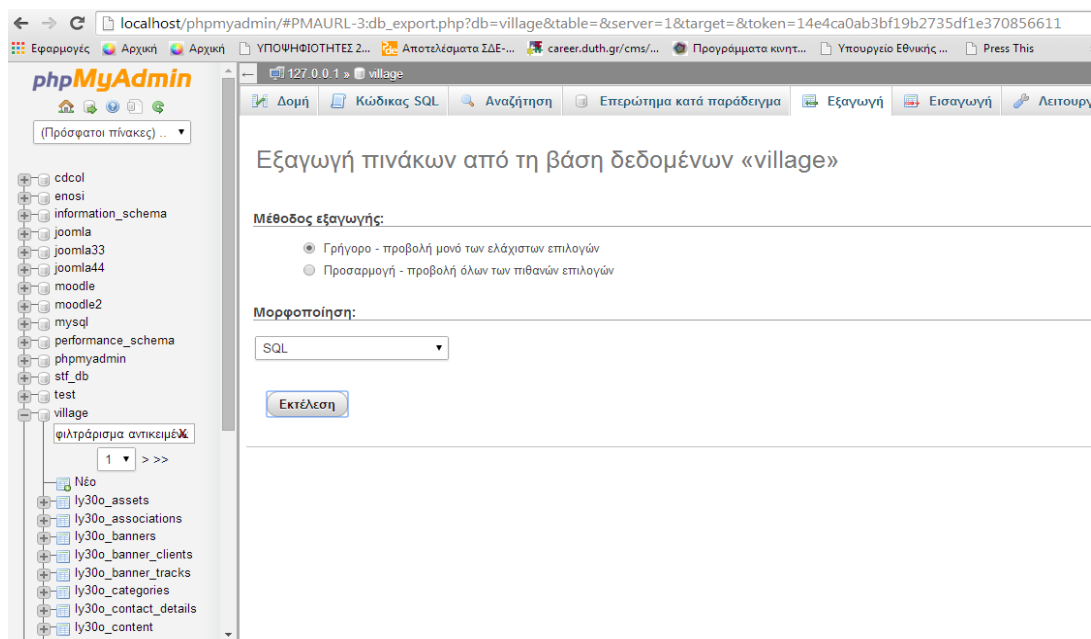

6. Εξαγωγή βάσης δεδομένων

Εξάγω τη βάση δεδομένων village που δημιούργησα από το localhost/phpmyadmin από την επιλογή Εξαγωγή.

Αντίστοιχα, μπορώ να εισάγω μια βάση από το κουμπί Εισαγωγή.